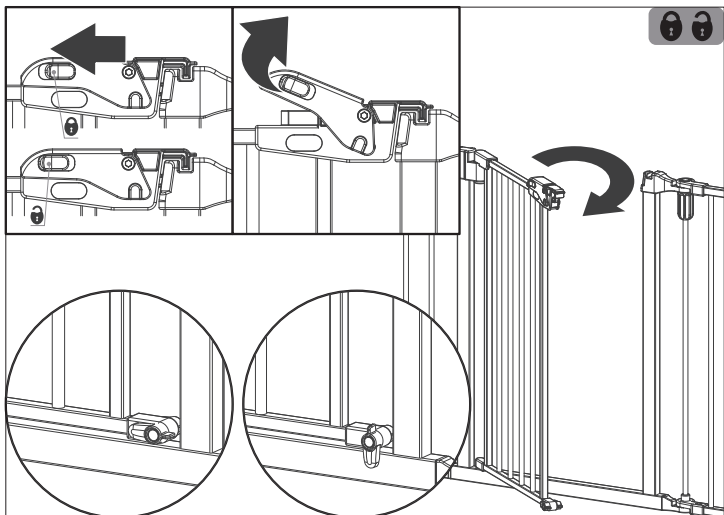

B- 3

B- 4

B- 5

Modern Living Playpen Ronda
LA 463699 PO xxxxxx

 **Modern Living**
Where comfort meets style

zooplus SE | Sonnenstraße 15 | 80331 München |
Germany | www.zooplus.com | service@zooplus.com
For GB market: zooplus Services Ltd. |
30 St. Giles | Oxford | OX1 3LE | England
Made in China