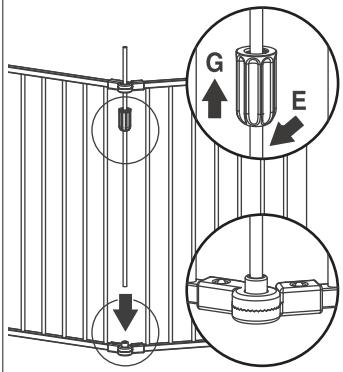

B- 3

B- 4

B- 5

Modern Living Playpen Ronda
LA 463699 PO xxxxxx

 **Modern Living**
Where comfort meets style

zooplus SE | Sonnenstraße 15 | 80331 München |
Germany | www.zooplus.com | service@zooplus.com
For GB market: zooplus Services Ltd. |
30 St. Giles | Oxford | OX1 3LE | England
Made in China