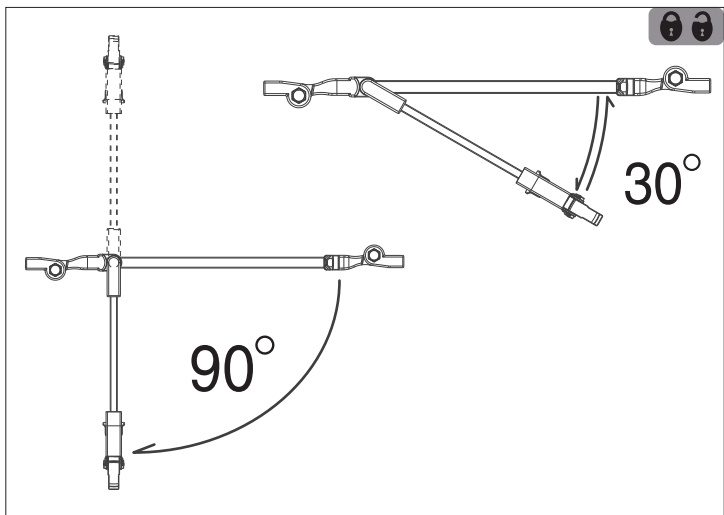

B- 3

B- 4

B- 5

Modern Living Playpen Ronda
LA 463699 PO xxxxxx

 **Modern Living**
Where comfort meets style

zooplus SE | Sonnenstraße 15 | 80331 München |
Germany | www.zooplus.com | service@zooplus.com
For GB market: zooplus Services Ltd. |
30 St. Giles | Oxford | OX1 3LE | England
Made in China