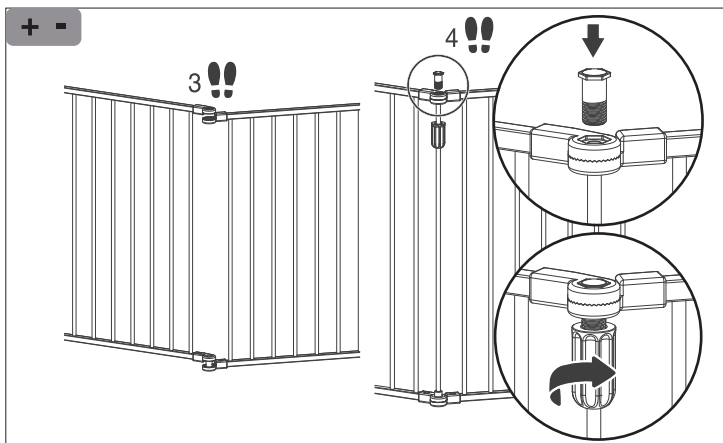

B- 3

B- 4

B- 5

Modern Living Playpen Ronda
LA 463699 PO xxxxxx

 **Modern Living**
Where comfort meets style

zooplus SE | Sonnenstraße 15 | 80331 München |
Germany | www.zooplus.com | service@zooplus.com
For GB market: zooplus Services Ltd. |
30 St. Giles | Oxford | OX1 3LE | England
Made in China