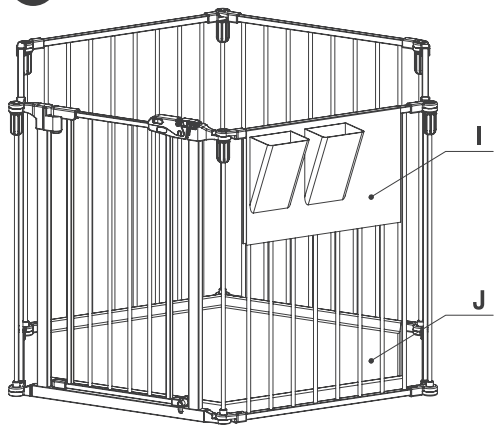

B- 3

B- 4

B- 5

Modern Living Playpen Ronda
LA 463699 PO xxxxxx

 **Modern Living**
Where comfort meets style

zooplus SE | Sonnenstraße 15 | 80331 München |
Germany | www.zooplus.com | service@zooplus.com
For GB market: zooplus Services Ltd. |
30 St. Giles | Oxford | OX1 3LE | England
Made in China