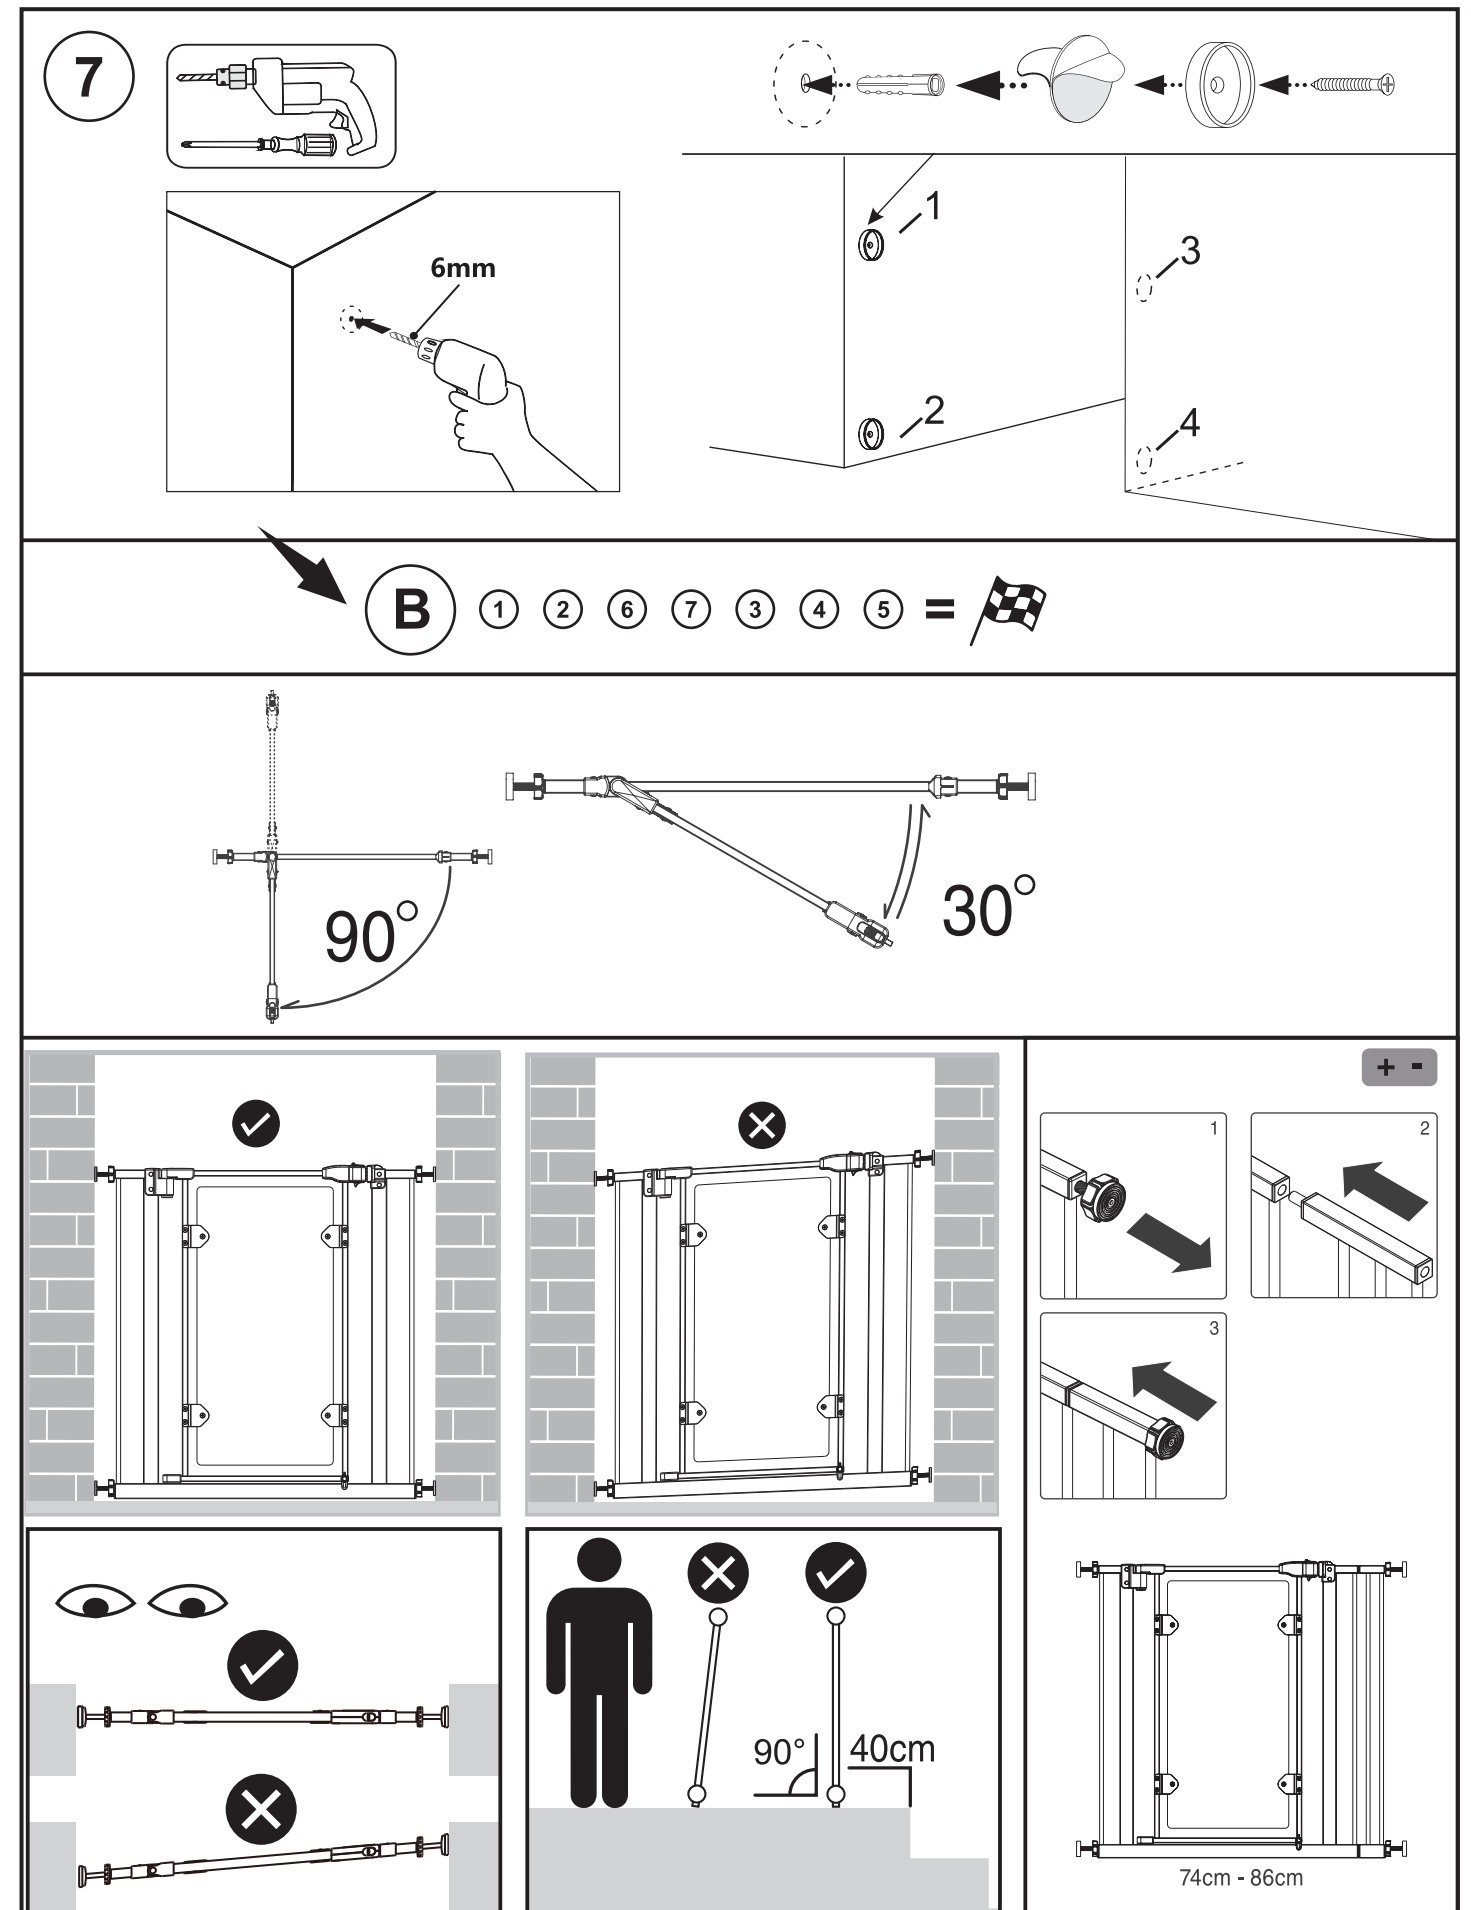

# MANUAL

**A**

① → ② → ③ → ④ → ⑤

**B**

① → ② → ⑥ → ⑦ → ③ → ④ → ⑤

1

74 - 79cm

81 - 86cm

+ 7cm

2

V: 20240309 Made in China

Modern Living Dog Gate Murano  
LA 463504 PO xxxxxx