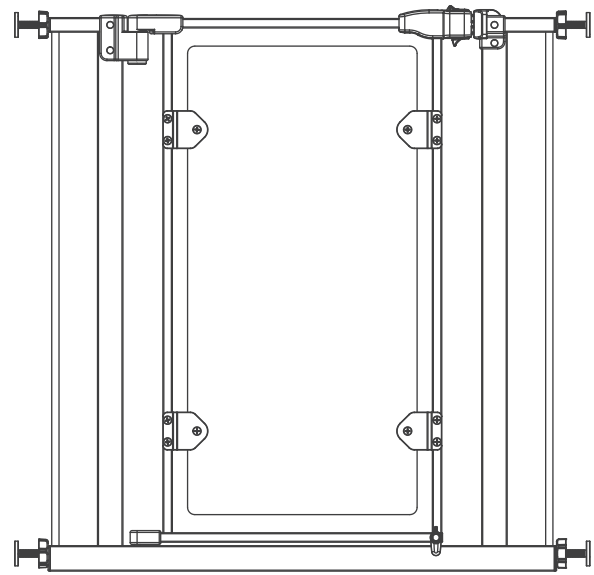

# MANUAL

**A**

① → ② → ③ → ④ → ⑤

**B**

① → ② → ⑥ → ⑦ → ③ → ④ → ⑤

1

74 - 79cm

81 - 86cm

+ 7cm

2

V: 20240309 Made in China

Modern Living Dog Gate Murano  
LA 463504 PO xxxxxx