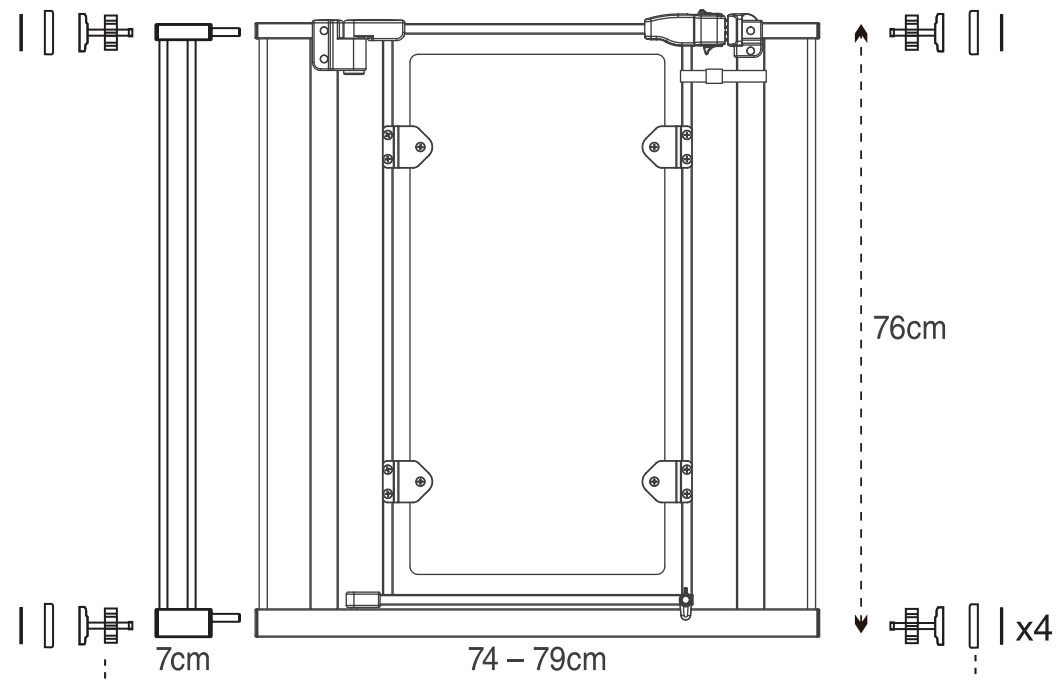

# MANUAL

**A**

① → ② → ③ → ④ → ⑤

**B**

① → ② → ⑥ → ⑦ → ③ → ④ → ⑤

1

74 - 79cm

81 - 86cm

+ 7cm

2

V: 20240309 Made in China

Modern Living Dog Gate Murano  
LA 463504 PO xxxxxx