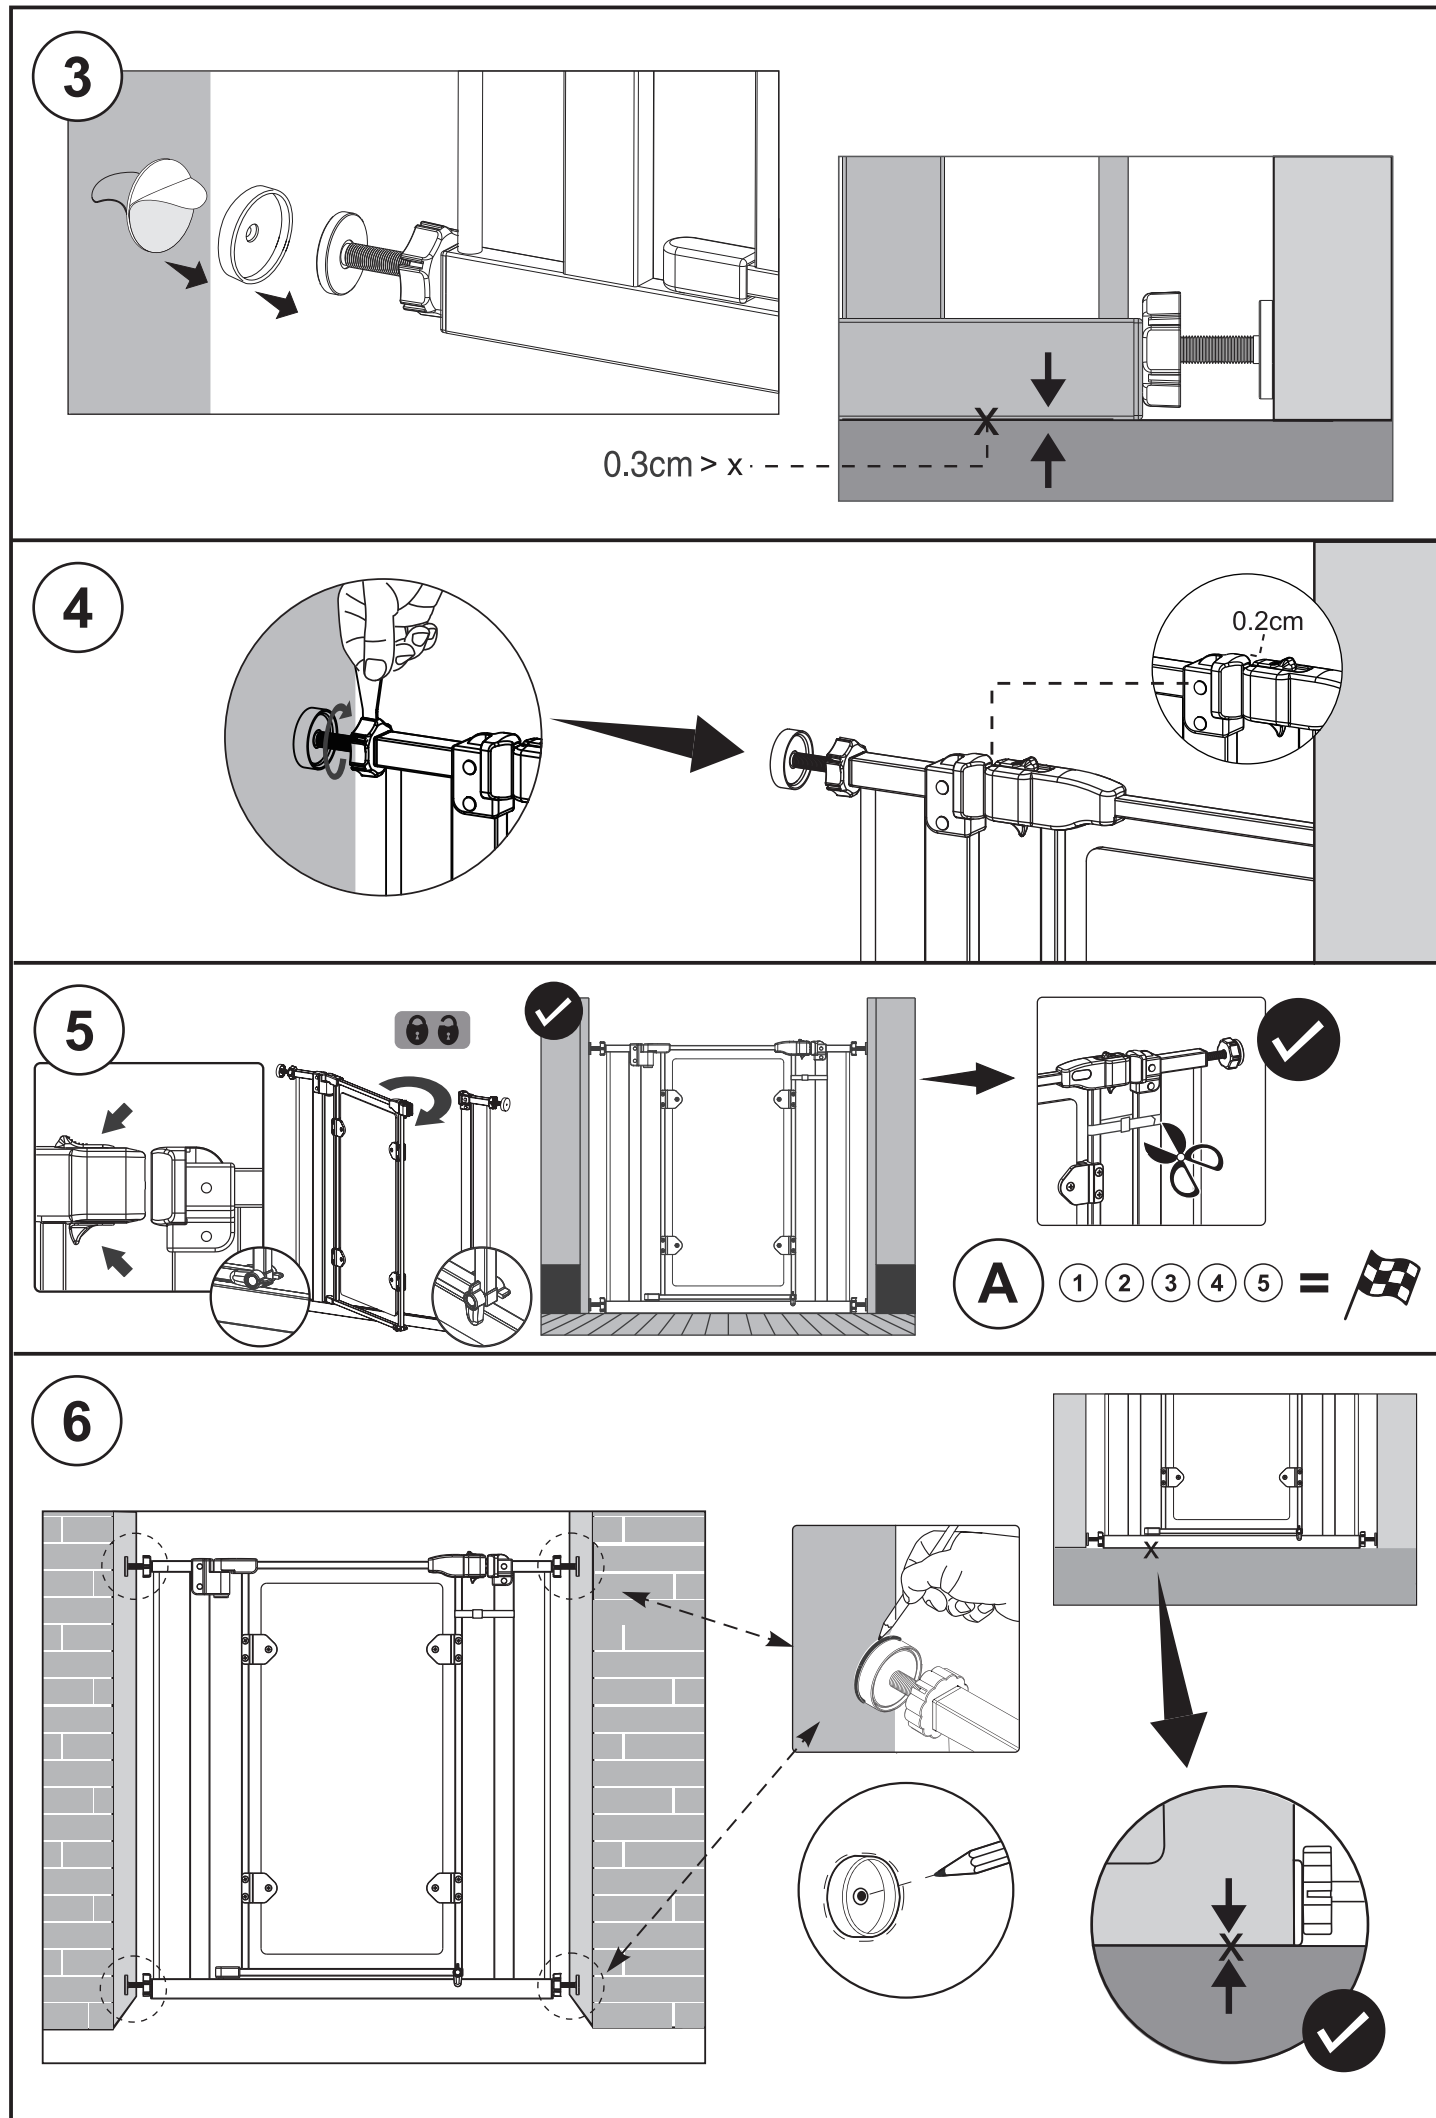

# MANUAL

**A**

① → ② → ③ → ④ → ⑤

**B**

① → ② → ⑥ → ⑦ → ③ → ④ → ⑤

1

74 - 79cm

81 - 86cm

+ 7cm

2

V: 20240309 Made in China

Modern Living Dog Gate Murano  
LA 463504 PO xxxxxx